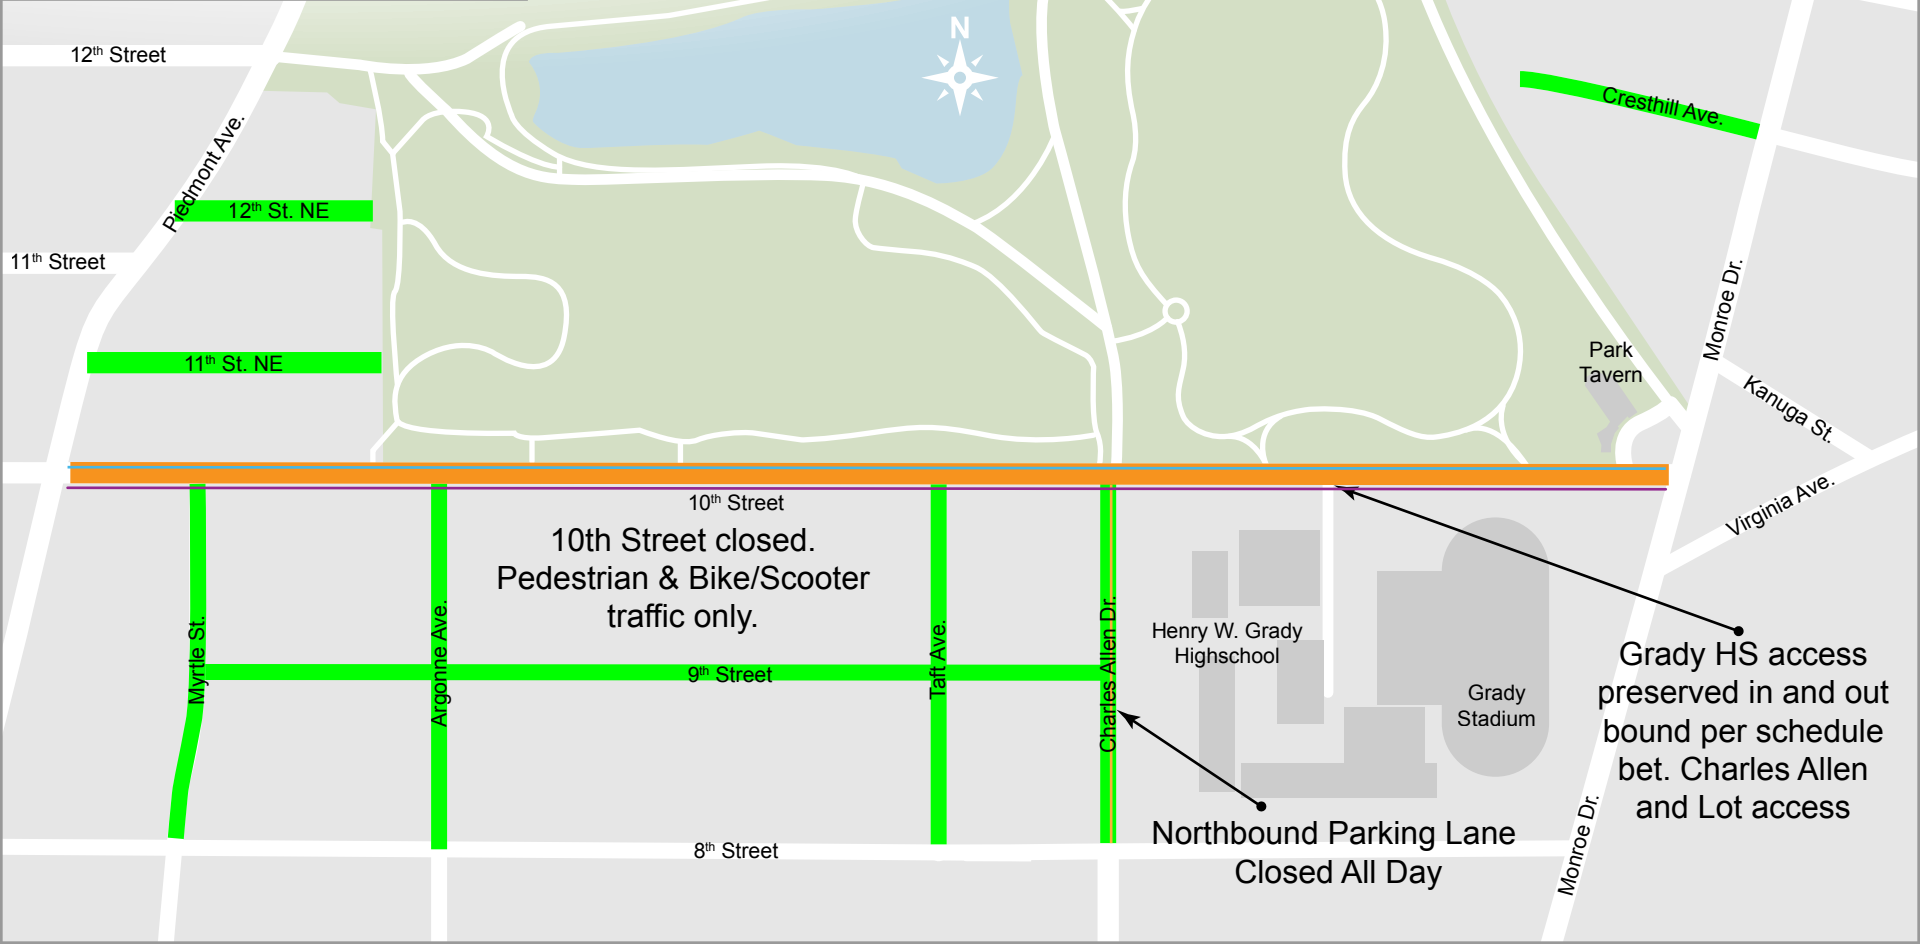

10th Street closed.
Pedestrian & Bike/Scooter
traffic only.

Grady HS access
preserved in and out
bound per schedule
bet. Charles Allen
and Lot access

Northbound Parking Lane
Closed All Day