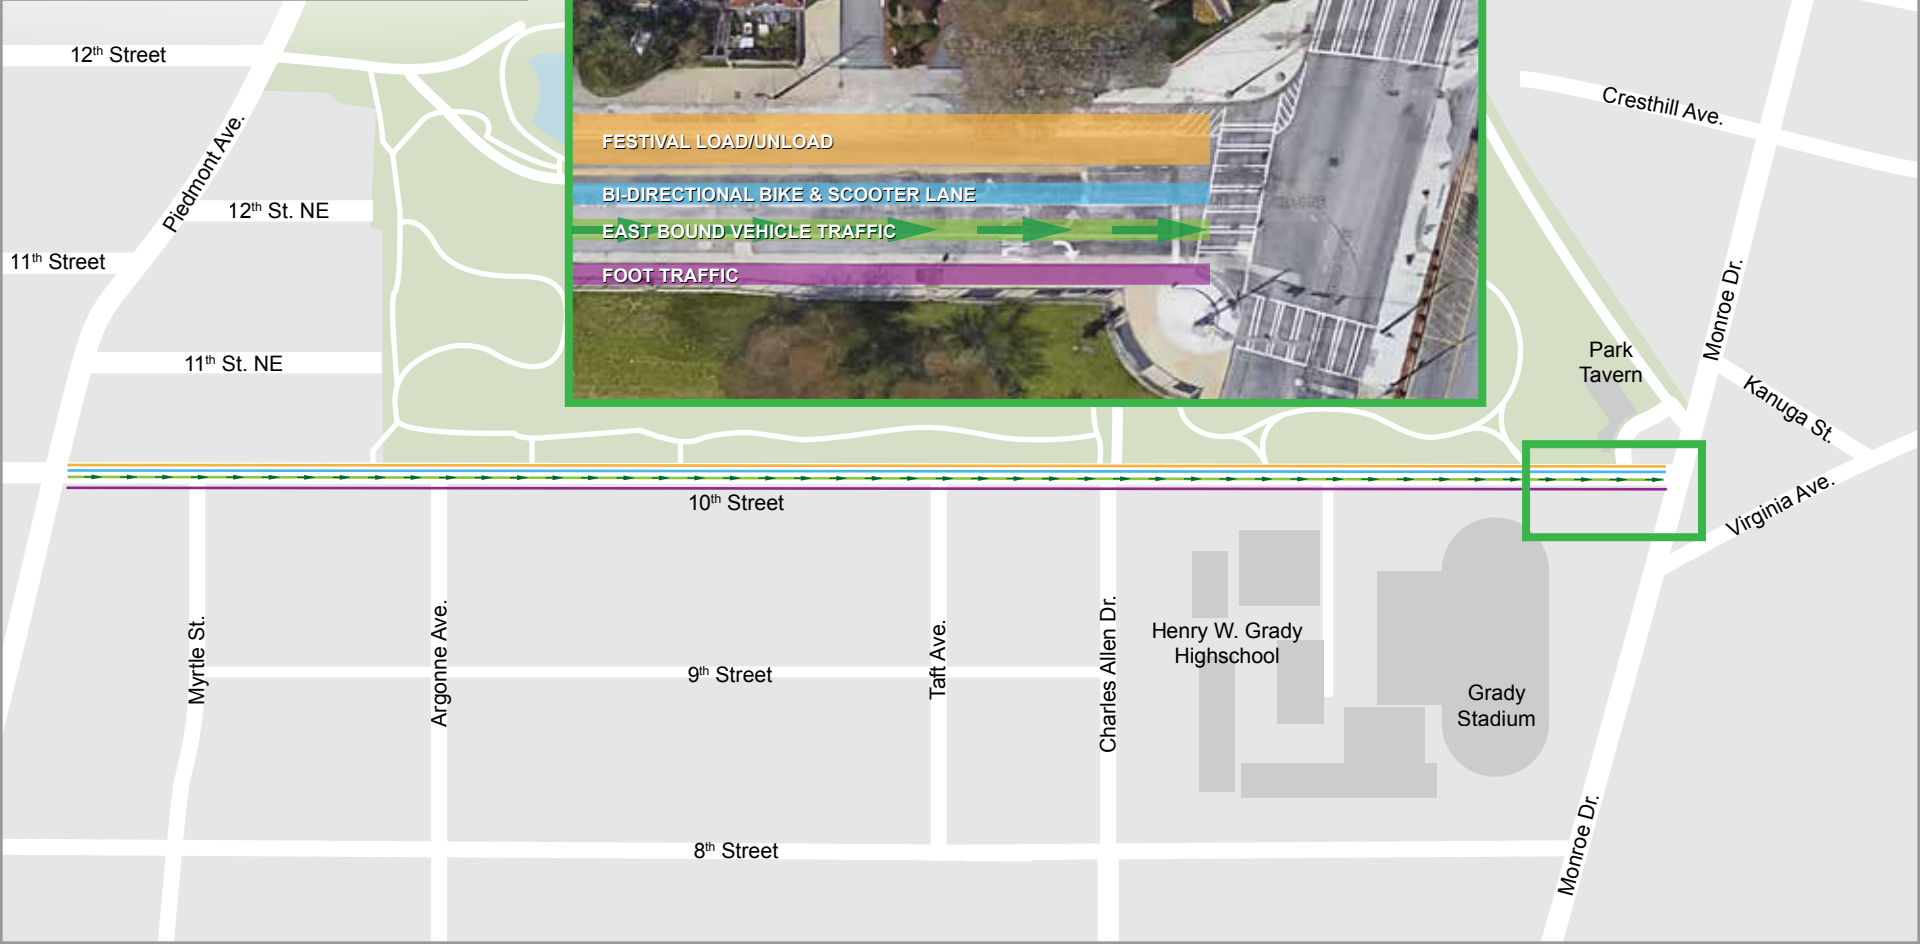

Mon, 9/16

Piedmont Park Atlanta, Ga

1. ### Roads
2. Road Closed
   - Two Lanes Closed
   - One Lane Closed
   - Curb Lane Closed
   - Resident Access Only
   - Open to All Vehicles
   - Bike & Scooter Access
   - Foot Traffic Access

1. ### APD
2. Fixed
   - Roaming
   - Motor
   - Bike
   - Supervisor
   - Nightwatch