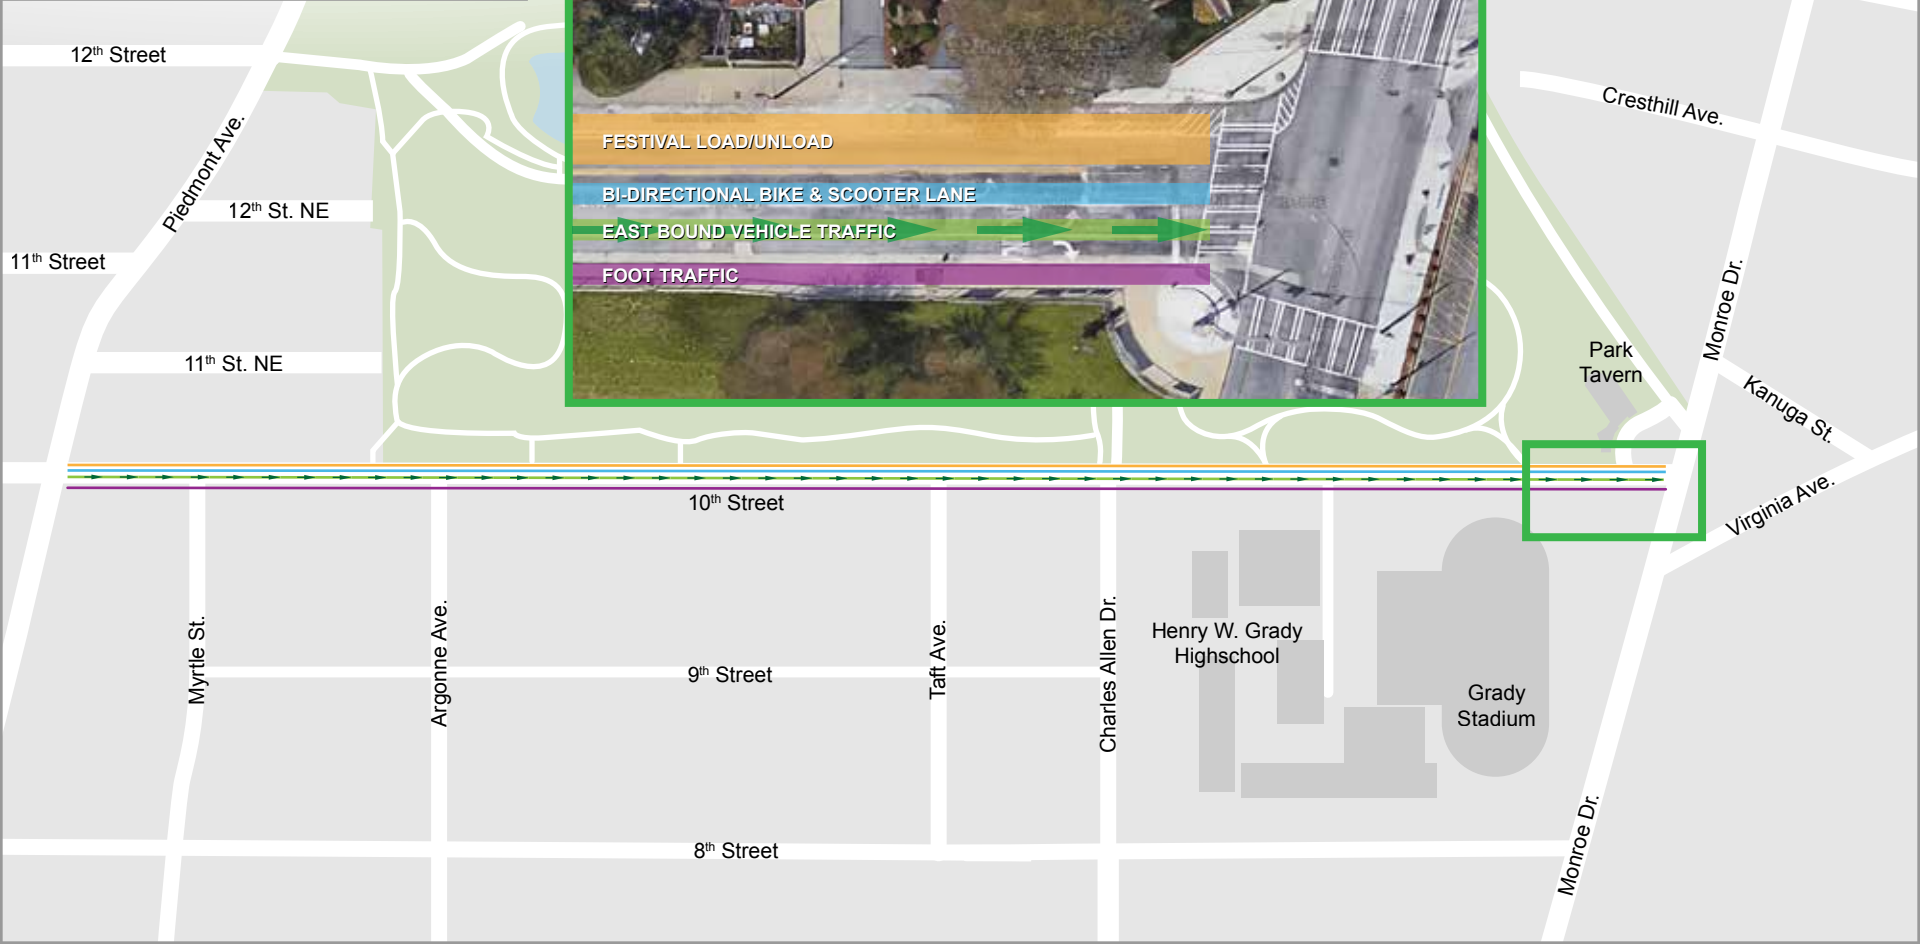

FESTIVAL LOAD/UNLOAD
BI-DIRECTIONAL BIKE & SCOOTER LANE
EAST BOUND VEHICLE TRAFFIC
FOOT TRAFFIC

Thurs, 9/19 - TBD

2019
Piedmont Park
Atlanta, Ga

Roads	APD
Road Closed	Fixed
Two Lanes Closed	Roaming
One Lane Closed	Motor
Curb Lane Closed	Bike
Resident Access Only	Supervisor
Open to All Vehicles	Nightwatch
Bike & Scooter Access	
Foot Traffic Access	