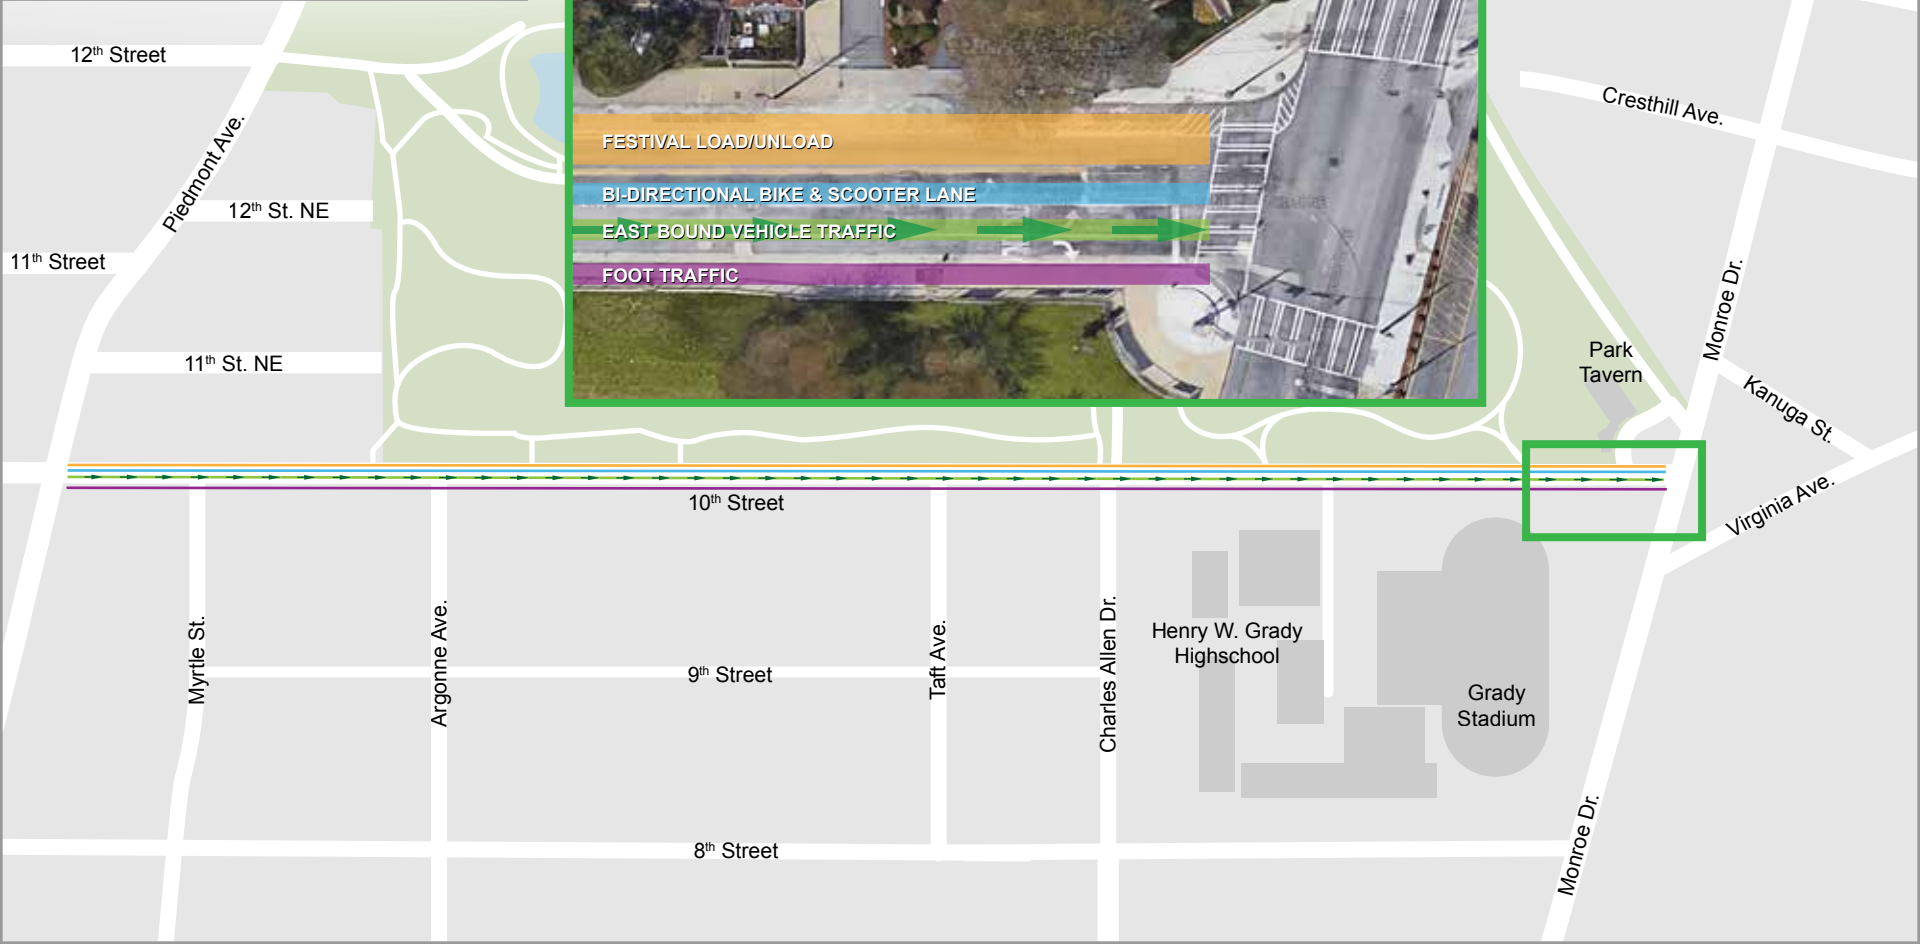

Henry W. Grady
Highschool

Grady
Stadium

Park
Tavern

Sun, 9/8

Piedmont Park Atlanta, Ga

- ### Roads
- Road Closed
 - Two Lanes Closed
 - One Lane Closed
 - Curb Lane Closed
 - Resident Access Only
 - Open to All Vehicles
 - Bike & Scooter Access
 - Foot Traffic Access