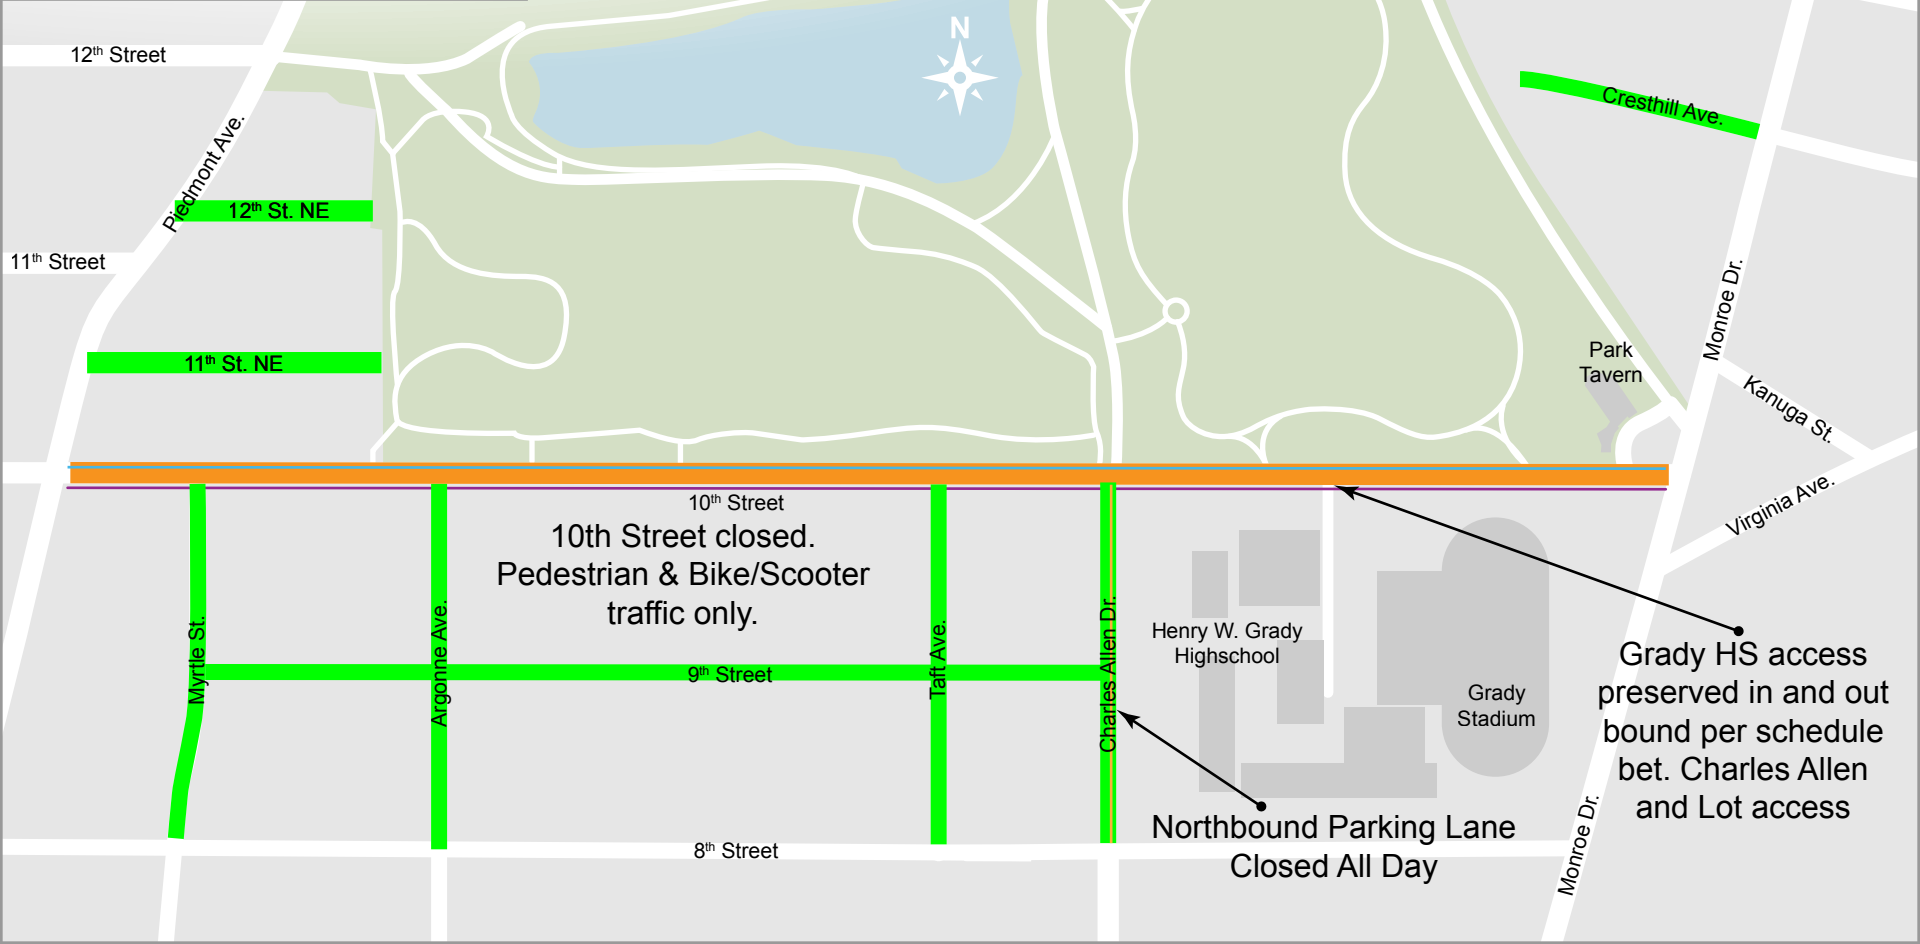

10th Street closed.
Pedestrian & Bike/Scooter
traffic only.

Henry W. Grady
Highschool

Grady
Stadium

Northbound Parking Lane
Closed All Day

Grady HS access
preserved in and out
bound per schedule
bet. Charles Allen
and Lot access