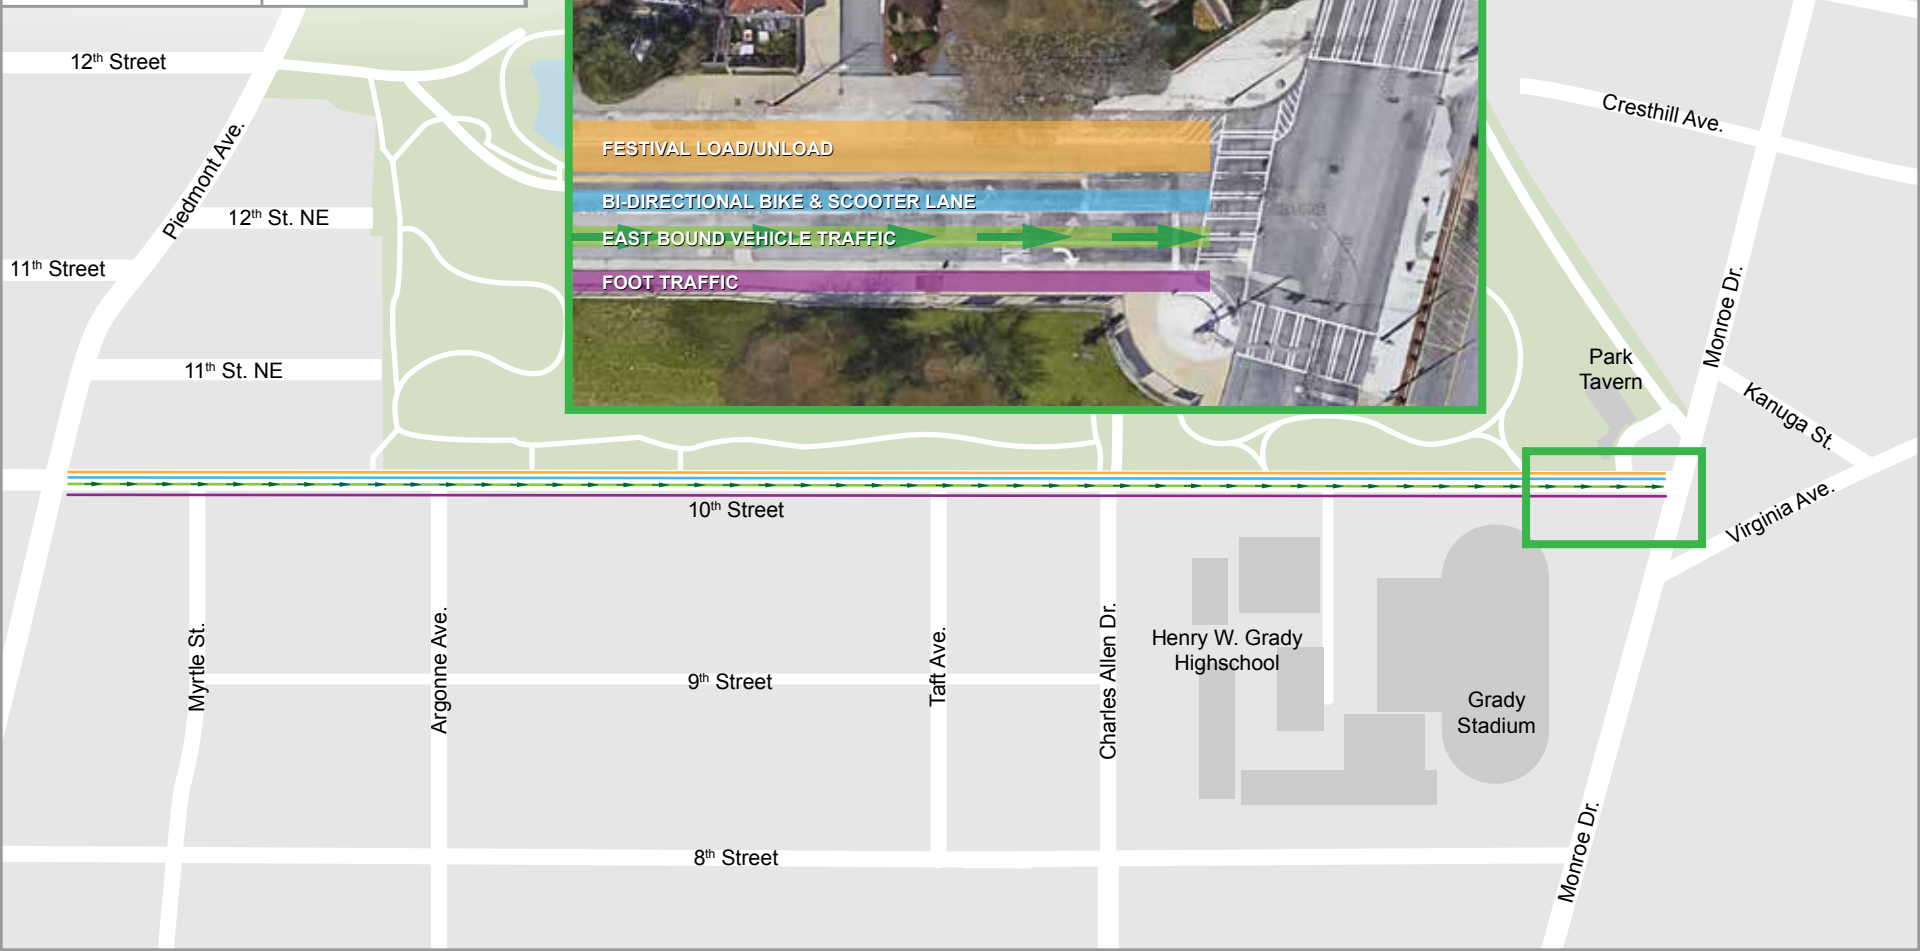

Sun, 9/8

Piedmont Park Atlanta, Ga

1. ### Roads
2. Road Closed
   - Two Lanes Closed
   - One Lane Closed
   - Curb Lane Closed
   - Resident Access Only
   - Open to All Vehicles
   - Bike & Scooter Access
   - Foot Traffic Access

1. ### APD
2. Fixed
   - Roaming
   - Motor
   - Bike
   - Supervisor
   - Nightwatch