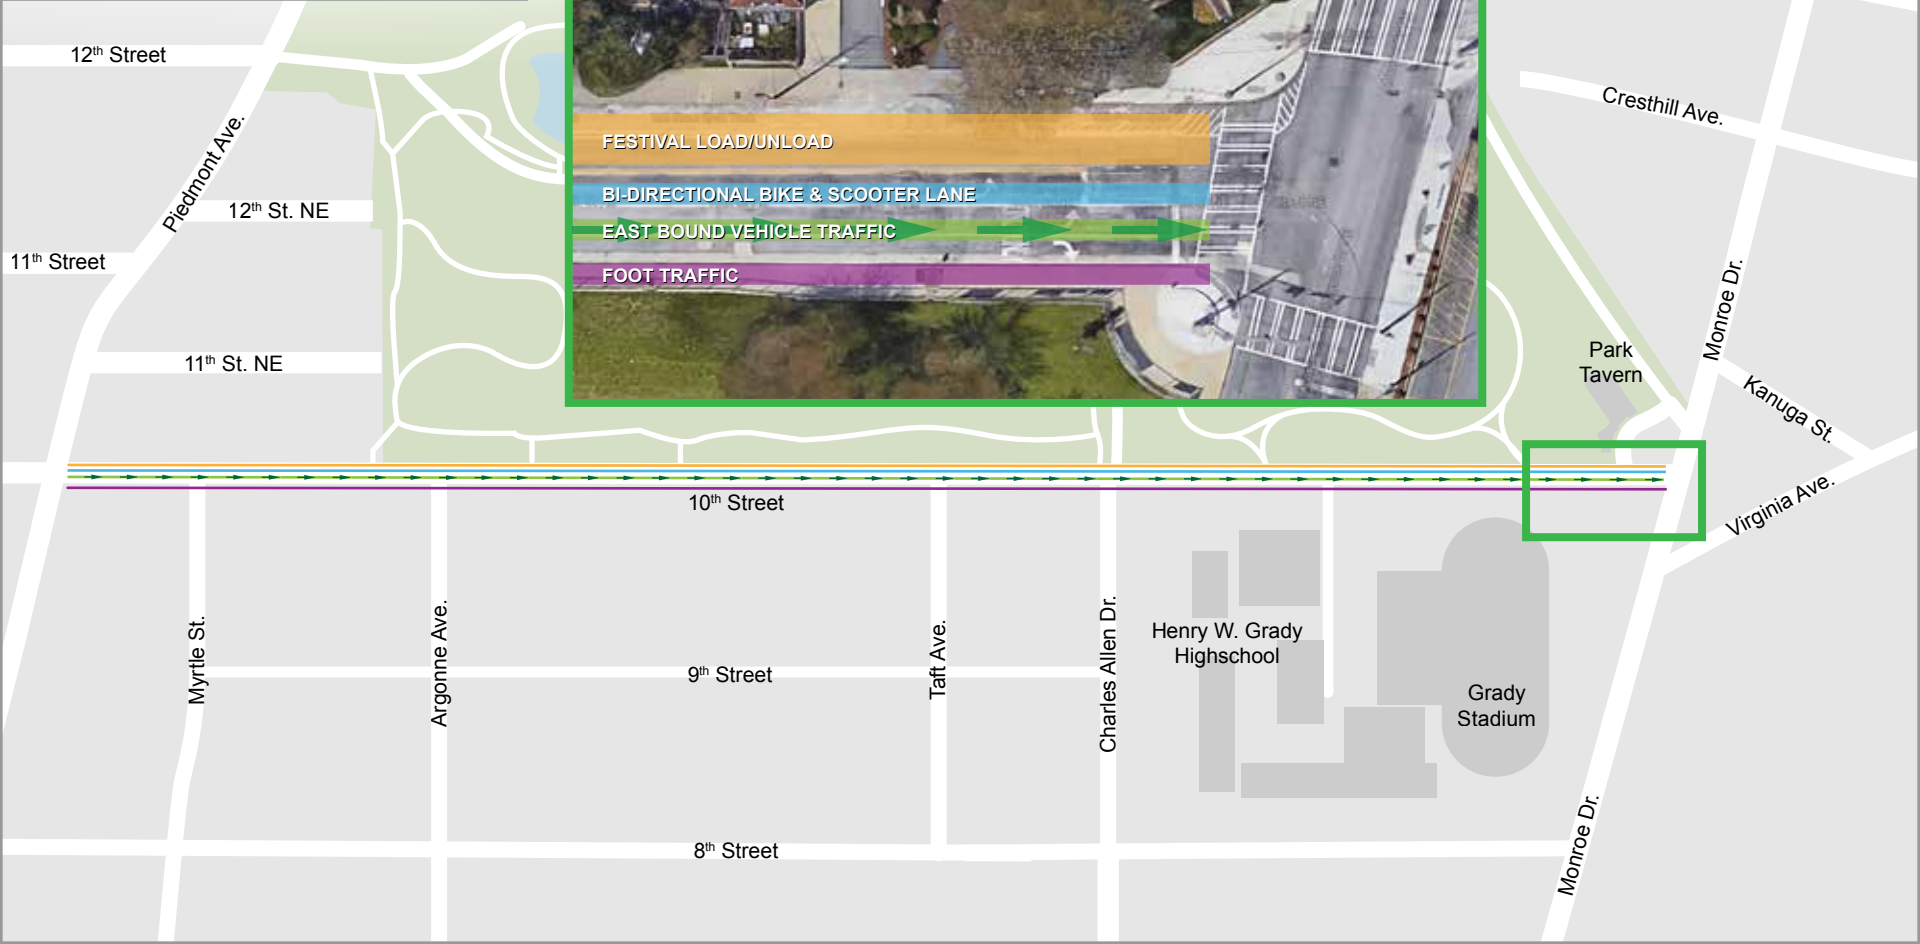

FESTIVAL LOAD/UNLOAD
BI-DIRECTIONAL BIKE & SCOOTER LANE
EAST BOUND VEHICLE TRAFFIC
FOOT TRAFFIC

Wed, 9/11

Piedmont Park Atlanta, Ga

Roads	APD
Road Closed	Fixed
Two Lanes Closed	Roaming
One Lane Closed	Motor
Curb Lane Closed	Bike
Resident Access Only	Supervisor
Open to All Vehicles	Nightwatch
Bike & Scooter Access	
Foot Traffic Access	